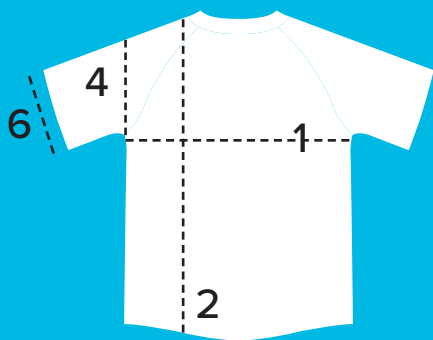

b

Mens Sizing (cm)		XS	S	M	L	XL	XXL
1	Chest	48	50	52	54	56	58
2	Front Length	69	71	73	75	77	79
3	Collar Width	7.5	7.5	7.5	7.5	7.5	7.5
4	Sleeve Width	44	45	46	47	48	49
5	Sleeve Length	29.5	31	32.5	34	35.5	37
6	Sleeve Cuff - Flat	35.5	36.5	37.5	38.5	39.5	40.5
7	Collar Length	16	16	16	16.5	16.5	16.5

Ladies Sizing (cm)		XS	S	M	L	XL	XXL
1	Chest	44	46	48	50	52	54
2	Front Length	66	68	70	72	74	76
3	Collar Width	7.5	7.5	7.5	7.5	7.5	7.5
4	Sleeve Width	42	43	44	45.5	46.5	47.5
5	Sleeve Length	27	28.5	30	31.5	33	34.5
6	Sleeve Cuff - Flat	34	35	36	37.5	38.5	39.5
7	Collar Length	16	16	16	16.5	16.5	16.5

Unisex (cm)		XS	S	M	L	XL	XXL
1	Chest	46	48	50	52	54	56
2	Front Length	67	69	71	73	75	77
3	Collar Width	7.5	7.5	7.5	7.5	7.5	7.5
4	Sleeve Width	43	44	45	46	47	48
5	Sleeve Length	28.5	30	31.5	33	34.5	36
6	Sleeve Cuff - Flat	34.5	35.5	36.5	37.5	38.5	39.5
7	Collar Length	16	16	16	16.5	16.5	16.5