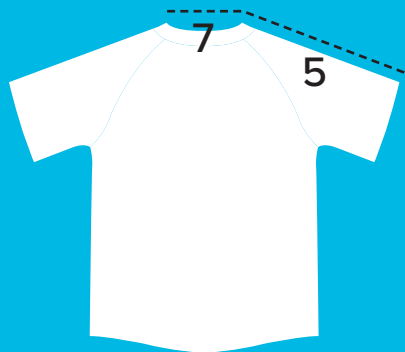

b

Mens Sizing (cm)		XS	S	M	L	XL	XXL
1	Chest	48	50	52	54	56	58
2	Front Length	69	71	73	75	77	79
3	Collar Width	7.5	7.5	7.5	7.5	7.5	7.5
4	Sleeve Width	44	45	46	47	48	49
5	Sleeve Length	29.5	31	32.5	34	35.5	37
6	Sleeve Cuff - Flat	35.5	36.5	37.5	38.5	39.5	40.5
7	Collar Length	16	16	16	16.5	16.5	16.5

Ladies Sizing (cm)		XS	S	M	L	XL	XXL
1	Chest	44	46	48	50	52	54
2	Front Length	66	68	70	72	74	76
3	Collar Width	7.5	7.5	7.5	7.5	7.5	7.5
4	Sleeve Width	42	43	44	45.5	46.5	47.5
5	Sleeve Length	27	28.5	30	31.5	33	34.5
6	Sleeve Cuff - Flat	34	35	36	37.5	38.5	39.5
7	Collar Length	16	16	16	16.5	16.5	16.5

Unisex (cm)		XS	S	M	L	XL	XXL
1	Chest	46	48	50	52	54	56
2	Front Length	67	69	71	73	75	77
3	Collar Width	7.5	7.5	7.5	7.5	7.5	7.5
4	Sleeve Width	43	44	45	46	47	48
5	Sleeve Length	28.5	30	31.5	33	34.5	36
6	Sleeve Cuff - Flat	34.5	35.5	36.5	37.5	38.5	39.5
7	Collar Length	16	16	16	16.5	16.5	16.5