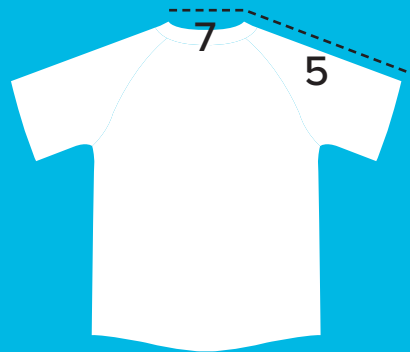

b

Mens Sizing (cm)		XS	S	M	L	XL	XXL
1	Chest	48	50	52	54	56	58
2	Front Length	69	71	73	75	77	79
3	Collar Width	7.5	7.5	7.5	7.5	7.5	7.5
4	Sleeve Width	44	45	46	47	48	49
5	Sleeve Length	29.5	31	32.5	34	35.5	37
6	Sleeve Cuff - Flat	35.5	36.5	37.5	38.5	39.5	40.5
7	Collar Length	16	16	16	16.5	16.5	16.5

Ladies Sizing (cm)		XS	S	M	L	XL	XXL
1	Chest	44	46	48	50	52	54
2	Front Length	66	68	70	72	74	76
3	Collar Width	7.5	7.5	7.5	7.5	7.5	7.5
4	Sleeve Width	42	43	44	45.5	46.5	47.5
5	Sleeve Length	27	28.5	30	31.5	33	34.5
6	Sleeve Cuff - Flat	34	35	36	37.5	38.5	39.5
7	Collar Length	16	16	16	16.5	16.5	16.5

Unisex (cm)		XS	S	M	L	XL	XXL
1	Chest	46	48	50	52	54	56
2	Front Length	67	69	71	73	75	77
3	Collar Width	7.5	7.5	7.5	7.5	7.5	7.5
4	Sleeve Width	43	44	45	46	47	48
5	Sleeve Length	28.5	30	31.5	33	34.5	36
6	Sleeve Cuff - Flat	34.5	35.5	36.5	37.5	38.5	39.5
7	Collar Length	16	16	16	16.5	16.5	16.5